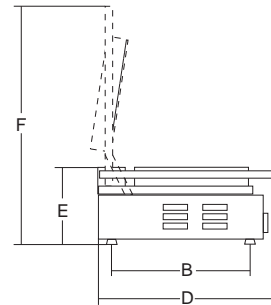

PD VC

ceramic glass sandwich grills

PD VC RR-RR

- Structure in stainless steel
- Ceran® ceramic-glass cooking surfaces
- Thermostat control
- Easy to clean
- Useful drip tray for liquids and other cooking leavings
- Self balancing adjustable upper plates.
- Adjustable feet for a safe and steady placing.
- Recommended for a fast achievement of working temperature

				A	B	C	D	E	F	KG		
	watt	ph	mm	mm	mm	mm	mm	mm	mm	kg	mm	kg
PD VC	3.000	1ph	530x255	542	330	592	441	166	565	30	760x560x280	33

PD VC LR-LR

Useful drip tray for liquids and other cooking leavings