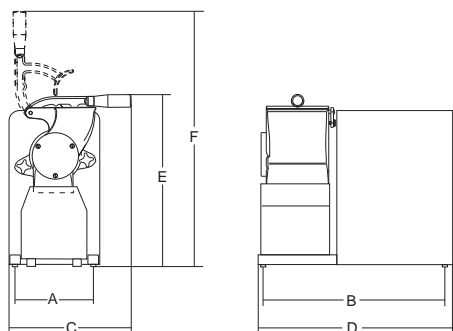

#### CE version:

IP 54 protection rate 24V controls. Motor break. Safety microswitches on lever and receiving tray.

GFX HP 2

GFX HP 1.5-2

Optional s/steel tray

	watt/Hp	r.p.h./3ph	r.p.m.	mm	mm	mm	mm	mm	mm	mm	kg	mm	kg
GFX Hp 1.5	1.100/1.5	1ph/3ph	1.400	140x80	210	395	310	455	412	610	25	600x500x420	28
GFX Hp 2	1.500/2	1ph/3ph	1.400	190x95	230	475	330	530	520	730	35	800x600x520	38
GF Hp 4	3.000/4	3ph	1.400	300x160	340	700	640	750	640	1100	63	870x840x740	80