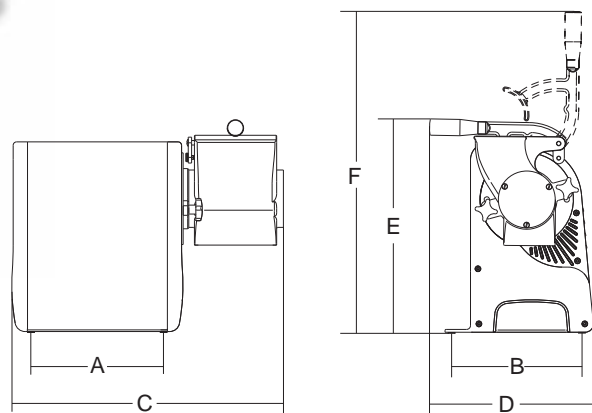

GF DAKOTA

cheese grater

- Anodized aluminum body and ABS shockproof sides.
 - Generous ventilated motor.
 - Mouth Aluminum grater large capacity polished.
 - Capacious and practical bath product collection in transparent plexiglass.
 - Stainless steel separable roller.
- CE version with:**
- 24 volt controls and NVR device.
 - Safety microswitch on the receiving tray and the lever.

	watt/HP		r.p.m.	mm	mm	mm	mm	mm	mm	mm	kg	mm	kg
GF Dakota	1ph - 750/1 3ph - 1.100/1,5	1ph/3ph	1.400	140x80	225	215	500	300	400	580	20	630x430x450	22