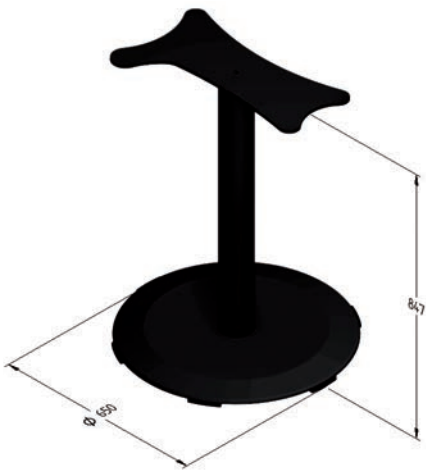

ANNIVERSARIO 300

YouTube

- Polished and painted aluminum construction
- Featuring stainless steel and silver anodized aluminum details
- Patented motion system with no visible mechanical parts
- Table featuring a lateral movement with a double articulating arm BS1 to firmly hold and smoothly slide the produce through
- Stainless steel removable remnant holder
- Simple, yet stylish Italian design, rounded for ease of cleaning
- Easy to clean and disassemble without tools

Easy to disassemble and clean

Optional stand - red or black available

Optional black version

Optional colors

	mm-inch	mm	mm	mm	mm	mm	mm	mm	mm	mm	mm	mm	mm	mm	mm	mm	kg	mm	kg
Anniversario 300	300/12"	3	285	270x295	520	180	770	625	510	855	590	90	270	200	200	200	60	960x920x860	78