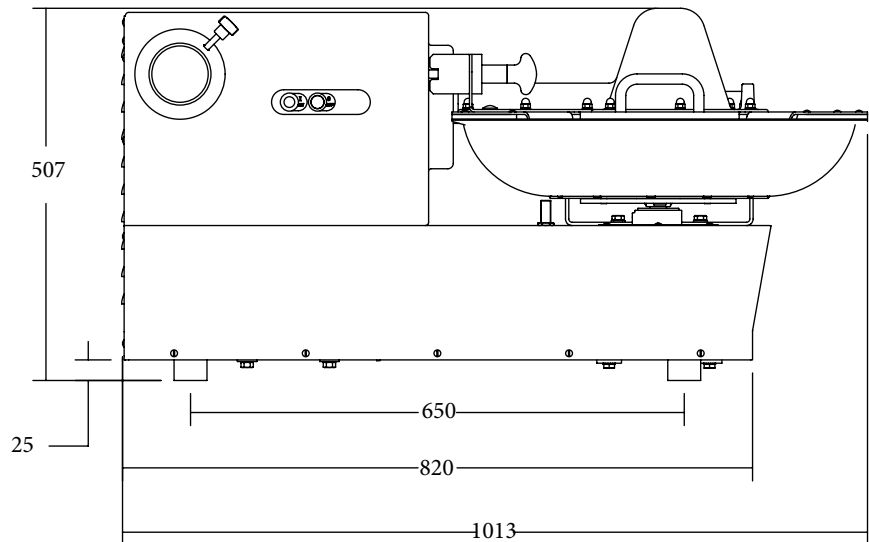

SIDE

We reserve the right to alter specifications without notice.

Phone: 1800 183 818 Email: support@thegoodlady.com.au
Website: www.thegoodlady.com.au