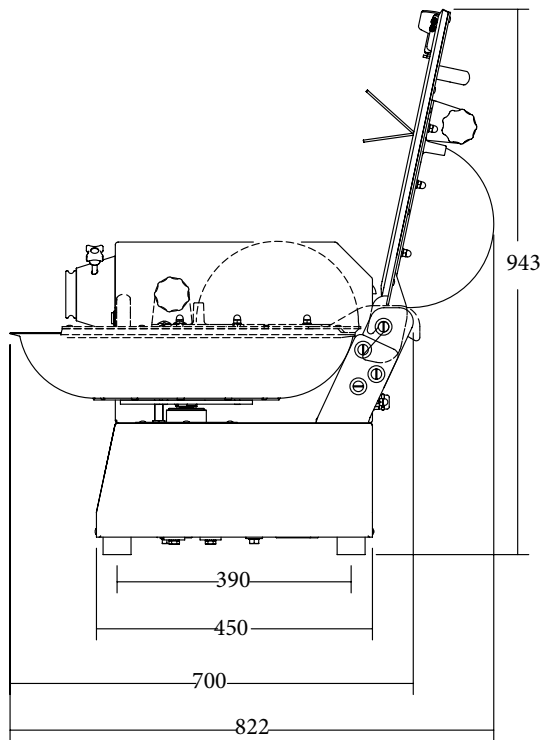

FRONT

SIDE

We reserve the right to alter specifications without notice.

Phone: 1800 183 818 Email: support@thegoodlady.com.au
Website: www.thegoodlady.com.au