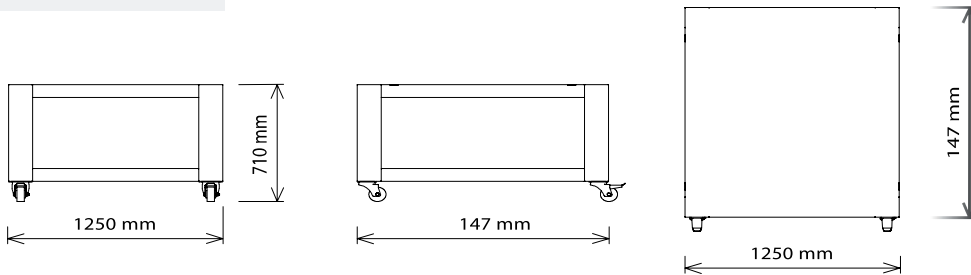

TRIPLE UNIT STAND