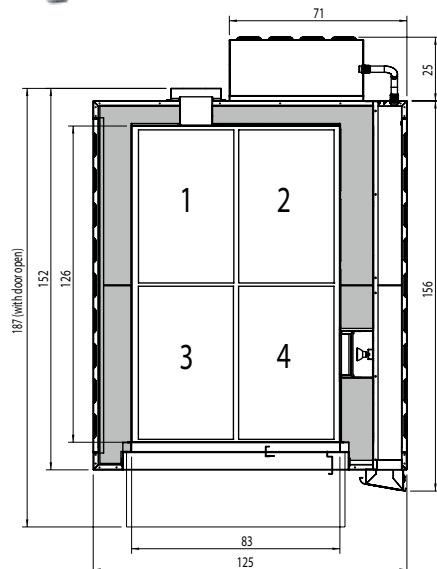

SPECIFICATIONS

Voltage	400Vac 3N 50/60Hz - 17.4Amps
Max Power	10,000 Watts
Weight	230 kg
Working Temp.	400°C
Max Humidity	95% without condensation
Capacity	4 x 600x400mm Baking Trays
Chamber Height	180 mm
Cable Length	2 meters
Warranty	4 Year Warranty (2 yr Labour 4 yr Parts)

DIMENSIONS

External Width	1250mm	Internal Width	830mm
External Depth	1610mm	Internal Depth	1260mm
External Height	360mm	Internal Height	180mm

Phone: 1800 183 818 Email: support@thegoodlady.com.au
 Website: www.thegoodlady.com.au