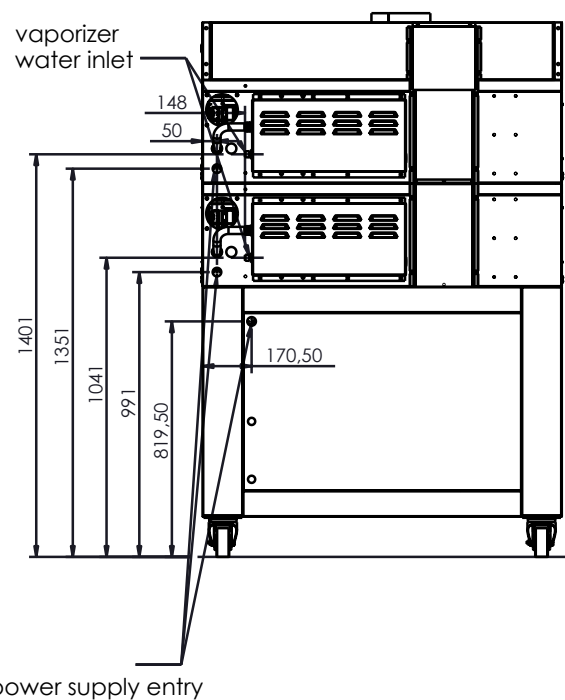

REAR

We reserve the right to alter specifications without notice.

THE
GOOD
LADY

Phone: 1800 183 818 Email: support@thegoodlady.com.au
Website: www.thegoodlady.com.au