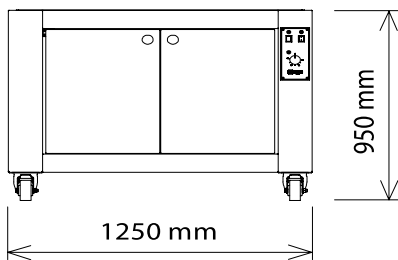

DIMENSIONS

External Width	1250mm	Internal Width	830mm
External Depth	1610mm	Internal Depth	1260mm
External Height	360mm	Internal Height	180mm

Phone: 1800 183 818 Email: support@thegoodlady.com.au
 Website: www.thegoodlady.com.au

EXHAUST HOOD

95 CM PROVER (SUITS UP TO 2 UNITS)

71 CM PROVER (SUITS UP TO 3 UNITS)

We reserve the right to alter specifications without notice.

THE
GOOD
LADY

Phone: 1800 183 818 Email: support@thegoodlady.com.au
Website: www.thegoodlady.com.au