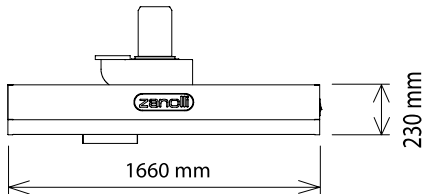

TEOREMA POLIS PW 4 - ACCESSORIES

EXHAUST HOOD