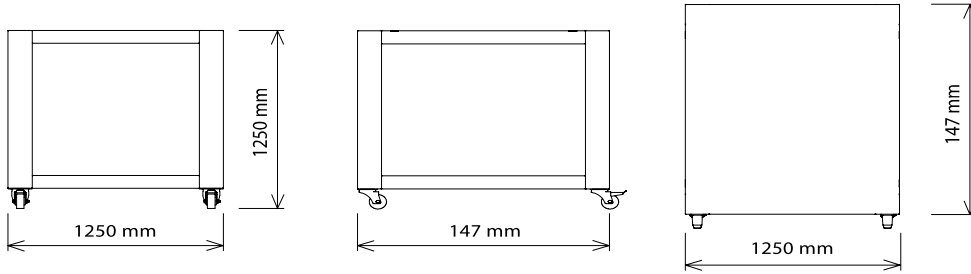

TEOREMA POLIS PW 4 - ACCESSORIES

SINGLE UNIT STAND