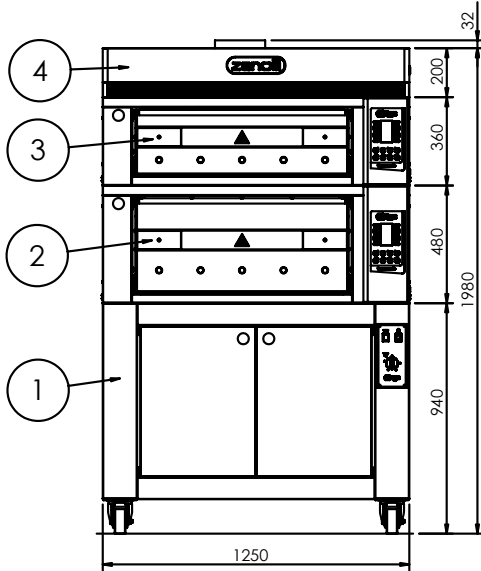

SPECIFICATIONS

Voltage	400Vac 3N 50/60Hz - 17.4Amps
Max Power	10,000 Watts
Weight	230 kg
Working Temp.	400°C
Max Humidity	95% without condensation
Capacity	4 x 600x400mm Baking Trays
Chamber Height	180 mm
Cable Length	2 meters
Warranty	4 Year Warranty (2 yr Labour 4 yr Parts)

DIMENSIONS

External Width	1250mm	Internal Width	830mm
External Depth	1610mm	Internal Depth	1260mm
External Height	360mm	Internal Height	180mm

Phone: 1800 183 818 Email: support@thegoodlady.com.au
 Website: www.thegoodlady.com.au

SIDE

TOP

REAR

We reserve the right to alter specifications without notice.

THE
GOOD
LADY

Phone: 1800 183 818 Email: support@thegoodlady.com.au
Website: www.thegoodlady.com.au

TEOREMA POLIS PW 4 / MC18/MC30

FRONT

Num. articolo / Item num.	Quantità / Quantity	Descrizione / Description	Potenza / Power
11		CELLA LIEVIT./ PROOFING CABINET	1,5 kW
21		T POLIS PW 4 UT30	10 kW
31		T POLIS PW 4 UT18	10 kW
41		TOP	-
52		VAPORIZZATORE/ VAPORIZER	5,6 kW