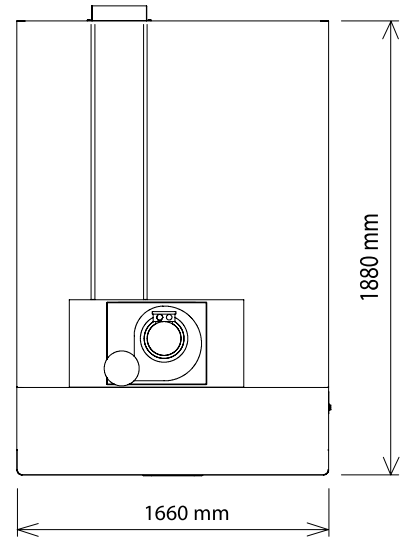

SPECIFICATIONS

Voltage	400Vac 3N 50/60Hz - 17.4Amps
Max Power	10,000 Watts
Weight	230 kg
Working Temp.	400°C
Max Humidity	95% without condensation
Capacity	4 x 600x400mm Baking Trays
Chamber Height	180 mm
Cable Length	2 meters
Warranty	4 Year Warranty (2 yr Labour 4 yr Parts)

DIMENSIONS

External Width	1250mm	Internal Width	830mm
External Depth	1610mm	Internal Depth	1260mm
External Height	360mm	Internal Height	180mm

Phone: 1800 183 818 Email: support@thegoodlady.com.au
 Website: www.thegoodlady.com.au

EXHAUST HOOD

95 CM PROVER (SUITS UP TO 2 UNITS)

71 CM PROVER (SUITS UP TO 3 UNITS)

We reserve the right to alter specifications without notice.

THE
GOOD
LADY

Phone: 1800 183 818 Email: support@thegoodlady.com.au
Website: www.thegoodlady.com.au