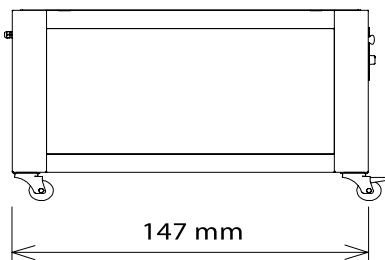

DIMENSIONS

External Width	1250mm	Internal Width	830mm
External Depth	1610mm	Internal Depth	1260mm
External Height	360mm	Internal Height	180mm

Phone: 1800 183 818 Email: support@thegoodlady.com.au
 Website: www.thegoodlady.com.au

EXHAUST HOOD

95 CM PROVER (SUITS UP TO 2 UNITS)

71 CM PROVER (SUITS UP TO 3 UNITS)

We reserve the right to alter specifications without notice.

THE
GOOD
LADY

Phone: 1800 183 818 Email: support@thegoodlady.com.au
Website: www.thegoodlady.com.au