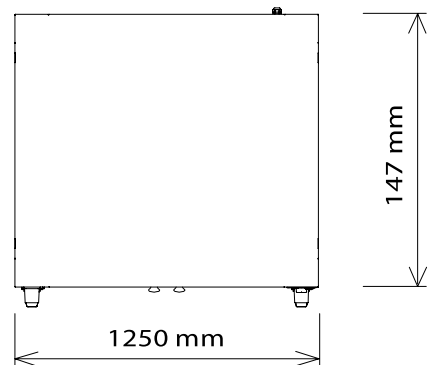

71 CM PROVER (SUITS UP TO 3 UNITS)

We reserve the right to alter specifications without notice.

THE
GOOD
LADY

Phone: 1800 183 818 Email: support@thegoodlady.com.au
Website: www.thegoodlady.com.au