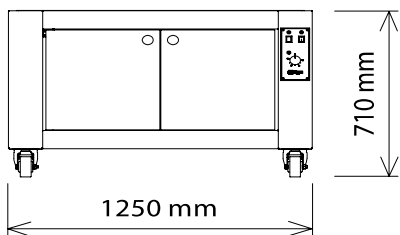

DIMENSIONS

External Width	1250mm	Internal Width	830mm
External Depth	1610mm	Internal Depth	1260mm
External Height	360mm	Internal Height	180mm

Phone: 1800 183 818 Email: support@thegoodlady.com.au
 Website: www.thegoodlady.com.au

EXHAUST HOOD

95 CM PROVER (SUITS UP TO 2 UNITS)

71 CM PROVER (SUITS UP TO 3 UNITS)

We reserve the right to alter specifications without notice.

THE
GOOD
LADY

Phone: 1800 183 818 Email: support@thegoodlady.com.au
Website: www.thegoodlady.com.au