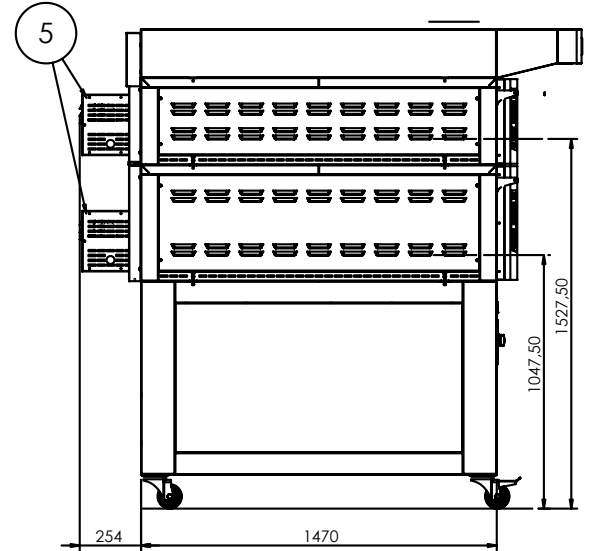

TEOREMA POLIS PW 4 / MC18/MC30

FRONT

Num. articolo / Item num.	Quantità / Quantity	Descrizione / Description	Potenza / Power
11		CELLA LIEVIT./ PROOFING CABINET	1,5 kW
21		T POLIS PW 4 UT30	10 kW
31		T POLIS PW 4 UT18	10 kW
41		TOP	-
52		VAPORIZZATORE/ VAPORIZER	5,6 kW

SIDE

REAR

TOP

THE
GOOD
LADY

Phone: 1800 183 818 Email: support@thegoodlady.com.au
Website: www.thegoodlady.com.au