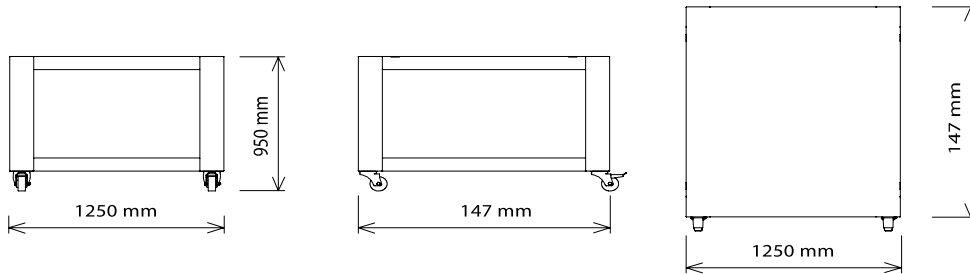

DOUBLE UNIT STAND