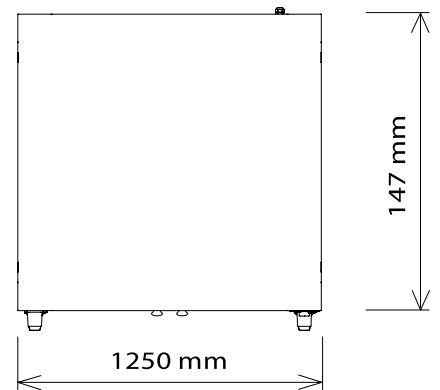

95 CM PROVER (SUITS UP TO 2 UNITS)