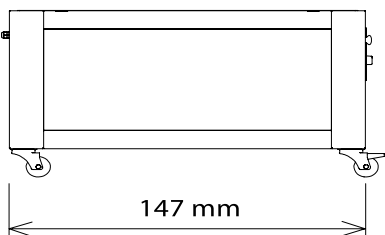

DIMENSIONS

External Width	1250mm	Internal Width	830mm
External Depth	1610mm	Internal Depth	1260mm
External Height	360mm	Internal Height	180mm

Phone: 1800 183 818 Email: support@thegoodlady.com.au
 Website: www.thegoodlady.com.au

EXHAUST HOOD

95 CM PROVER (SUITS UP TO 2 UNITS)

71 CM PROVER (SUITS UP TO 3 UNITS)

We reserve the right to alter specifications without notice.

THE
GOOD
LADY

Phone: 1800 183 818 Email: support@thegoodlady.com.au
Website: www.thegoodlady.com.au