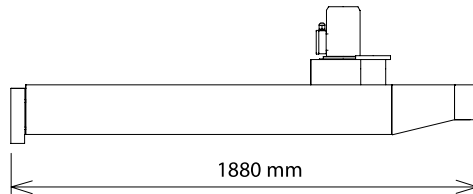

TEOREMA POLIS PW 4 - ACCESSORIES

EXHAUST HOOD