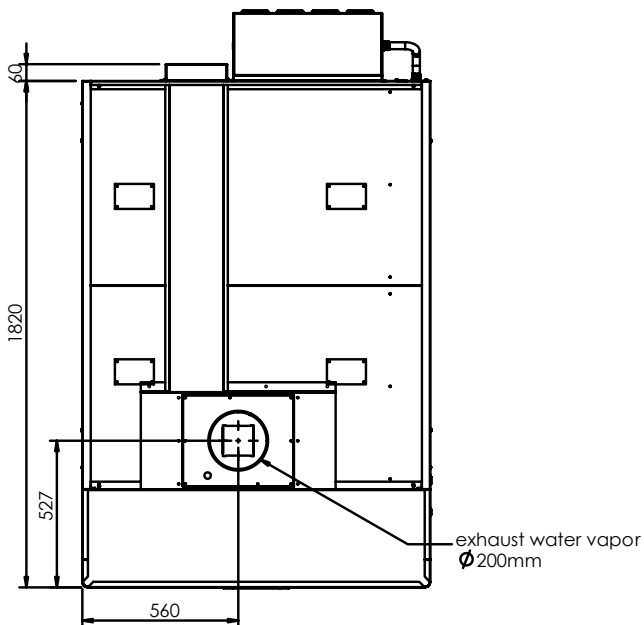

TOP

THE
GOOD
LADY

Phone: 1800 183 818 Email: support@thegoodlady.com.au
Website: www.thegoodlady.com.au