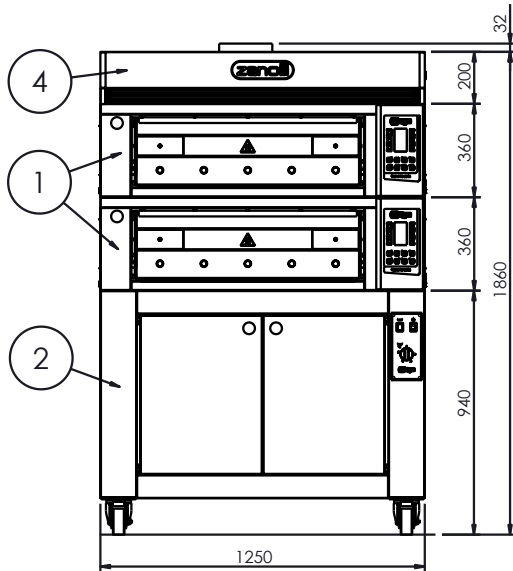

SPECIFICATIONS

Voltage	400Vac 3N 50/60Hz - 17.4Amps
Max Power	10,000 Watts
Weight	230 kg
Working Temp.	400°C
Max Humidity	95% without condensation
Capacity	4 x 600x400mm Baking Trays
Chamber Height	180 mm
Cable Length	2 meters
Warranty	4 Year Warranty (2 yr Labour 4 yr Parts)

DIMENSIONS

External Width	1250mm	Internal Width	830mm
External Depth	1610mm	Internal Depth	1260mm
External Height	360mm	Internal Height	180mm

Phone: 1800 183 818 Email: support@thegoodlady.com.au
 Website: www.thegoodlady.com.au

TEOREMA POLIS PW 4 / MC18

FRONT

Num. articolo / Item num.	Quantità / Quantity	Descrizione / Description	Potenza / Power
12		T POLIS PW 4 UT18	20 kW
21		CELLA LIEVIT. / PROOFING CABINET	1.5 kW
32		VAPORIZZATORE / VAPORIZER	5.6 kW
41		TOP-	