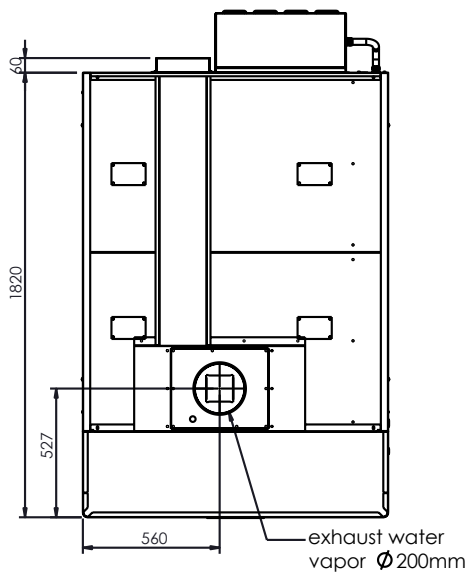

SPECIFICATIONS

Voltage	400Vac 3N 50/60Hz - 17.4Amps
Max Power	10,000 Watts
Weight	230 kg
Working Temp.	400°C
Max Humidity	95% without condensation
Capacity	4 x 600x400mm Baking Trays
Chamber Height	180 mm
Cable Length	2 meters
Warranty	4 Year Warranty (2 yr Labour 4 yr Parts)

DIMENSIONS

External Width	1250mm	Internal Width	830mm
External Depth	1610mm	Internal Depth	1260mm
External Height	360mm	Internal Height	180mm

Phone: 1800 183 818 Email: support@thegoodlady.com.au
 Website: www.thegoodlady.com.au

TEOREMA POLIS PW 4 / MC18

FRONT

Num. articolo / Item num.	Quantità / Quantity	Descrizione / Description	Potenza / Power
12		T POLIS PW 4 UT18	20 kW
21		CELLA LIEVIT. / PROOFING CABINET	1.5 kW
32		VAPORIZZATORE / VAPORIZER	5.6 kW
41		TOP-	

SIDE

TOP

REAR

We reserve the right to alter specifications without notice.

THE
GOOD
LADY

Phone: 1800 183 818 Email: support@thegoodlady.com.au
Website: www.thegoodlady.com.au

TEOREMA POLIS PW 4 / MC18/MC30

FRONT