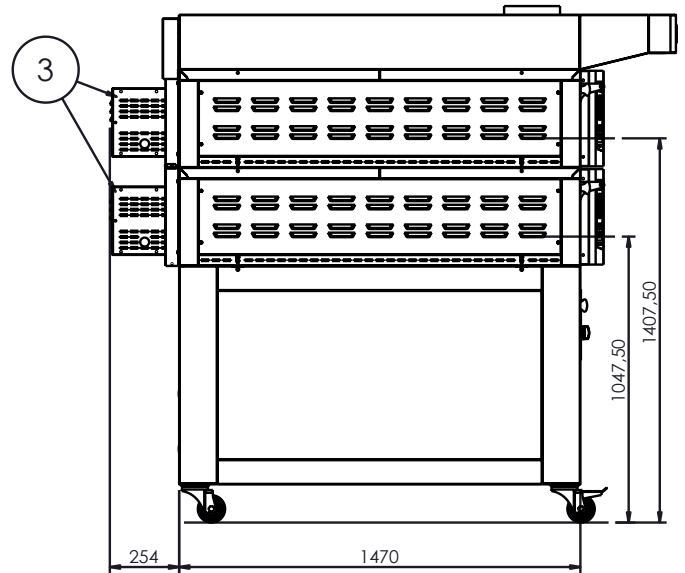

TEOREMA POLIS PW 4 / MC18

FRONT

Num. articolo / Item num.	Quantità / Quantity	Descrizione / Description	Potenza / Power
12		T POLIS PW 4 UT18	20 kW
21		CELLA LIEVIT. / PROOFING CABINET	1.5 kW
32		VAPORIZZATORE / VAPORIZER	5.6 kW
41		TOP-	

SIDE

TOP

REAR

We reserve the right to alter specifications without notice.

THE
GOOD
LADY

Phone: 1800 183 818 Email: support@thegoodlady.com.au
Website: www.thegoodlady.com.au