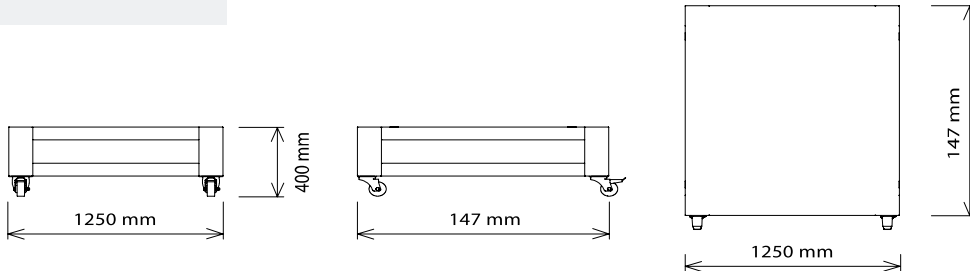

FOUR UNIT STAND

We reserve the right to alter specifications without notice.

Phone: 1800 183 818 Email: support@thegoodlady.com.au
Website: www.thegoodlady.com.au